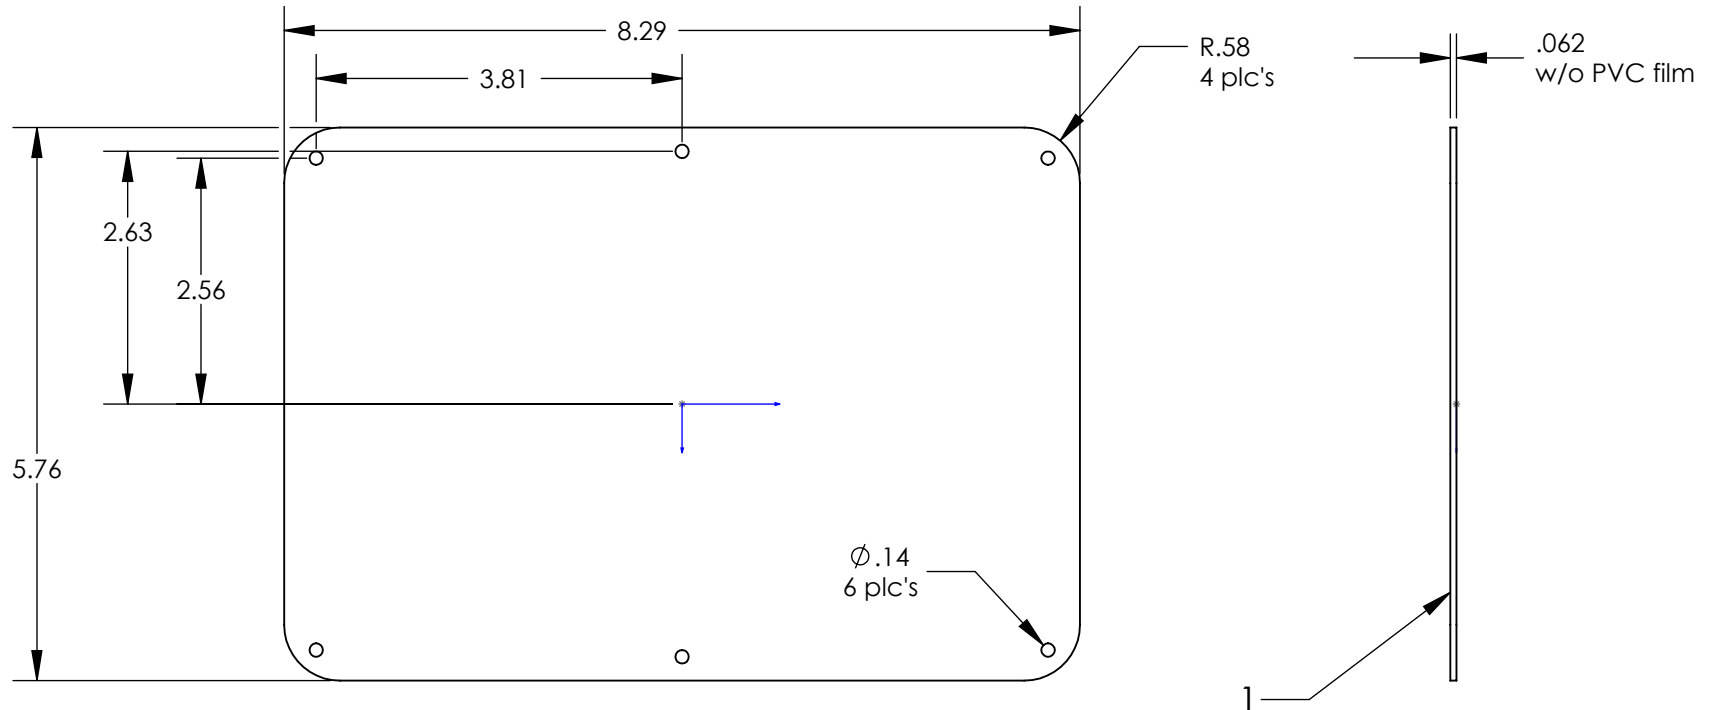

NOTES:

- 1) PVC film this side.
- 2) Panel Kit includes:
  - 1 pc of pn 7151 120top aluminum panel.
  - 6 pcs of pn 6005 screws (#4 X 3/8").

4/09/08

Ponswood Industrial Estate, Drury Lane, Hastings, TN38 9BA, UK  
Tel: +44 (0) 1424 442663 Email: sales@cpspartnership.com  
Fax: +44 (0) 1424 433835 Web: www.cpspartnership.com

NOTES:

1) PVC film this side.

2) Panel Kit includes:

- 1 pc of pn 7152 120 bottom aluminum panel.
- 1 pc of pn 8101 Instrument panel O-ring for 120.
- 6 pcs of pn 8000 O-ring.
- 6 pcs of pn 6005 screws (#4 X 3/8").