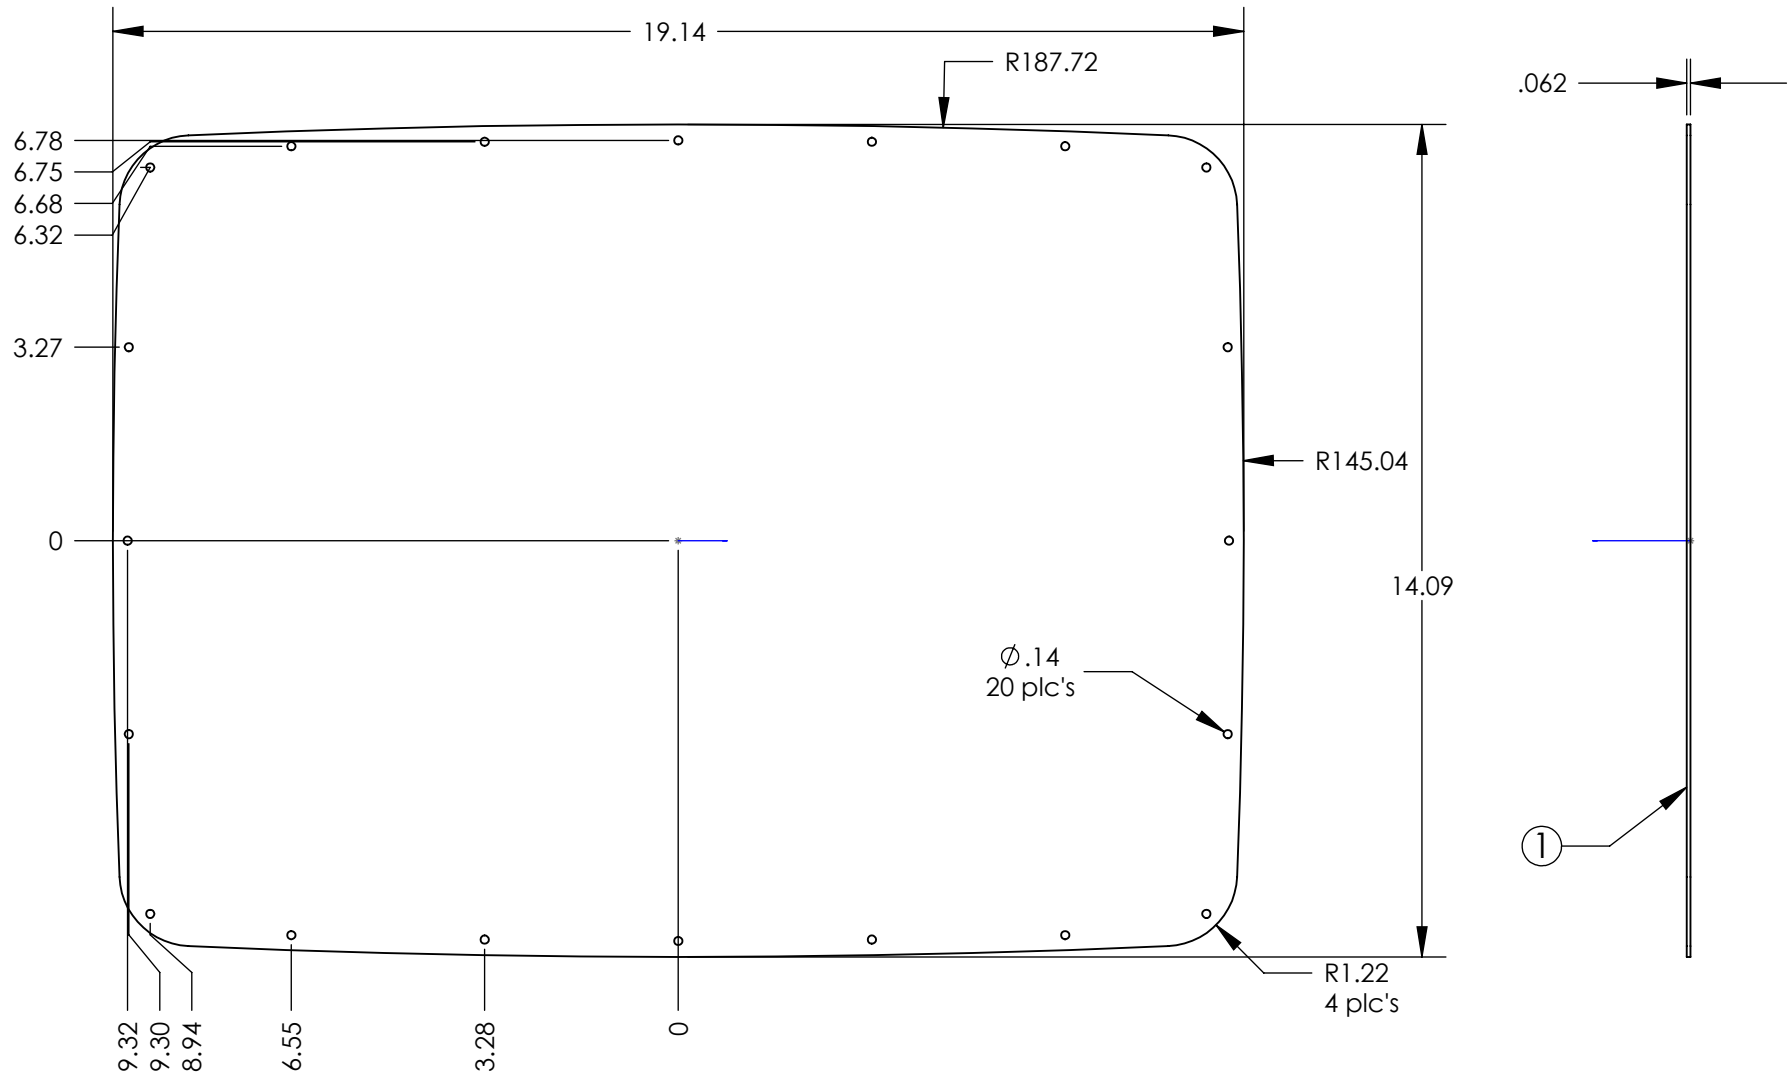

NOTES:

- 1) PVC film this side.
- 2) Panel Kit includes:  
1 pc of pn 7751 710 & 720 top aluminum panel.  
20 pcs of pn 6005 screws (#4 X 3/8").

4/09/08

Partnership Ltd

Ponswood Industrial Estate, Drury Lane, Hastings, TN38 9BA, UK

Tel: +44 (0) 1424 442663

Email: sales@cpspartnership.com

Fax: +44 (0) 1424 433835

Web: www.cpspartnership.com

NOTES:

1) PVC film this side.

2) Panel Kit includes:

- 1 pc of pn 7752 720 bottom aluminum panel.
- 1 pc of pn 8701 Instrument panel O-ring for 710 & 720.
- 20 pcs of pn 8000 O-ring.
- 20 pcs of pn 6005 screws (#4 X 3/8").